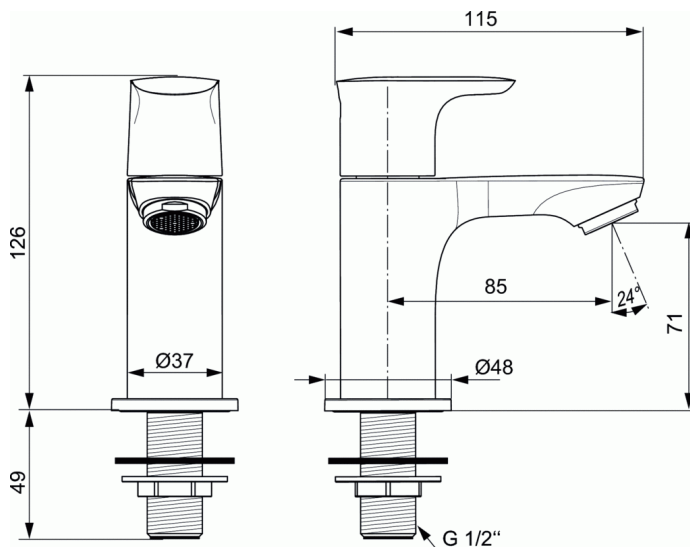

## Pillar tap, slim

### Pillar tap, slim

Pillar tap body

New handle cap with logo Ideal Standard (no colour marking)

Front handle fixation, rubber button (grey)

Aerator M24x1 with 5 l/min flow rate limiter

G½" Ceramic disc headpart